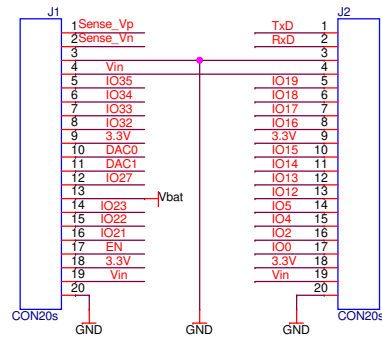

Auto program

DTR	RTS	->EN	IO0
1	1	1	1
0	0	1	1
1	0	0	1
0	1	1	0

Title		
ESP32 Breakout CP2104 with Charger		
Size	Document Number	Rev
B	<Doc>	A
Date:	Tuesday, March 31, 2020	Sheet 1 of 1